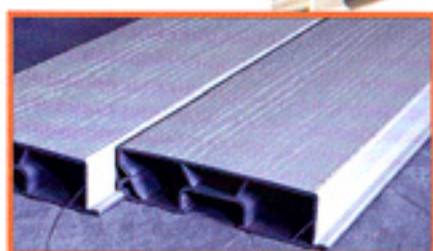

Dream®Deck 4000 with Vy-Grain™ Options

- Tongue & Groove Plank available in 12', 16' and 20' lengths
- Choose from three attractive colors: White (std.), Earthtone and Gray
- Dream®Rail Vinyl Rail System in White or Earthtone colors. Available in 6', 8' and 10' sections; 36", 42" and 48" heights; Pickets, balusters* and four post cap styles.
- Dream® Glass Rail System with tempered safety glass in White (std.) or Earthtone. Available in 6' and 8' sections; 36" and 42" heights; Four post cap styles.

*36" height only.

Dream® Deck
Maintenance-Free Vinyl Decks

White Earthtone Gray

Printed colors may vary from actual product.

Another high-quality outdoor product from the manufacturer of Dream® Products for your home.

www.thermalindustries.com

XDL 149 • 03/05 • 40M
©Copyright 2005 Thermal Industries, Inc. • Pittsburgh, PA
Dream is a registered trademark of Thermal Industries, Inc.
Vy-Grain and Barefoot Friendly are trademarks of Thermal Industries, Inc.